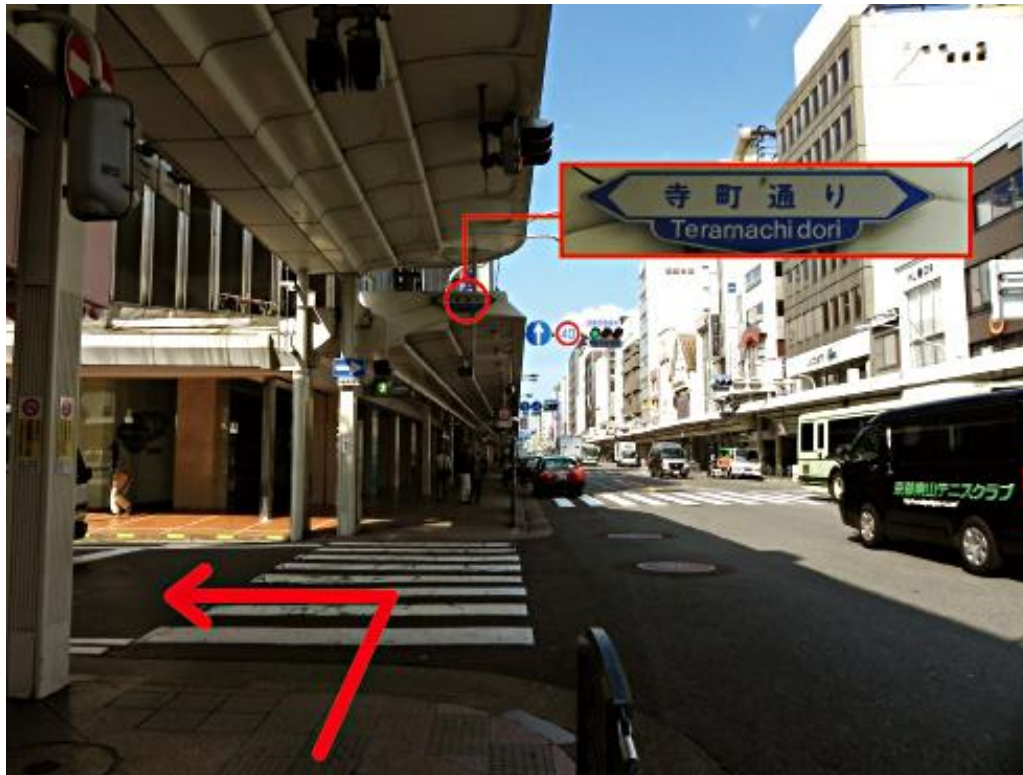

# How to Get to Khaosan Kyoto Guesthouse by City Bus

① Take a city bus from Kyoto station to "Shijo Kawaramachi" bus stop by bus #205, #4, #17, #5

**② The closest bus stop to our hostel is Shijo-Kawaramachi. It's located in front of the OPA department store. After leaving the bus at Shijo-Kawaramachi, face to your left and walk straight to go across the street.**

**③ You will see Takashimaya Department Store in front of you. After crossing the street, walk right and then keep walking for 5 minutes.**

**Turn left at the Teramachi dori street next to Fujii Daimaru Department Store. You will see a convenience store called Family Mart on the right side. Our hostel is just 30 meters down the street from this convenience store, on the right side of the street.**